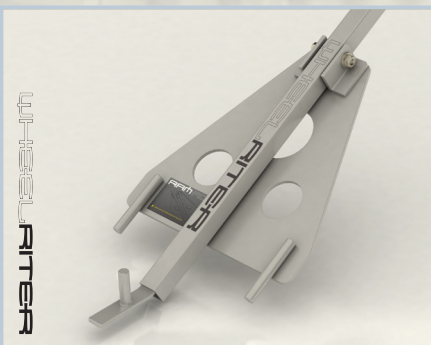

REMA TIP TOP AUTOMOTIVE UK

PERFORMANCE AND SAFETY MAINTENANCE SOLUTIONS

Automotive

RAM ROD, TIRE SAFE: Truck And Bus Wheel Safety Cage

**WARRANTY &
SERVICE
SUPPORT**

TIRE
SAFE

PRODUCT/VIDEO CONTENT
VISIT RAMROD WEBSITE:

ramrod-manufacturing.com

The TIRESAFE cage allows safe inflation of tyres to full working pressure whilst removing the risk of injury from catastrophic tyre failure by protecting the operator from shock wave or flying debris.

**NTDA 2011
TAFF AWARDS**
TYRE & AFTERMARKET EQUIPMENT
SUPPLIER OF THE YEAR
FINALIST

We accept any of the payment types illustrated below. Alternatively enquire about setting up an account with REMA TIP TOP.