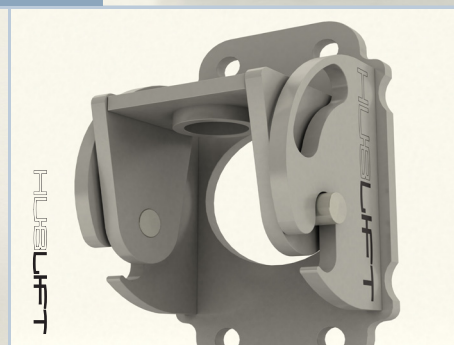

REMA TIP TOP AUTOMOTIVE UK

PERFORMANCE AND SAFETY MAINTENANCE SOLUTIONS

Automotive

RAM ROD, TIRE SAFE: Truck And Bus Wheel Safety Cage

**WARRANTY &
SERVICE
SUPPORT**

TIRE
SAFE

PRODUCT/VIDEO CONTENT
VISIT RAMROD WEBSITE:

ramrod-manufacturing.com

The TIRESAFE cage allows safe inflation of tyres to full working pressure whilst removing the risk of injury from catastrophic tyre failure by protecting the operator from shock wave or flying debris.

**NTDA 2011
TAFF AWARDS**
TYRE & AFTERMARKET EQUIPMENT
SUPPLIER OF THE YEAR
FINALIST

We accept any of the payment types illustrated below. Alternatively enquire about setting up an account with REMA TIP TOP.

Order Line:

0113 277 0044

www.rema-tiptop.co.uk